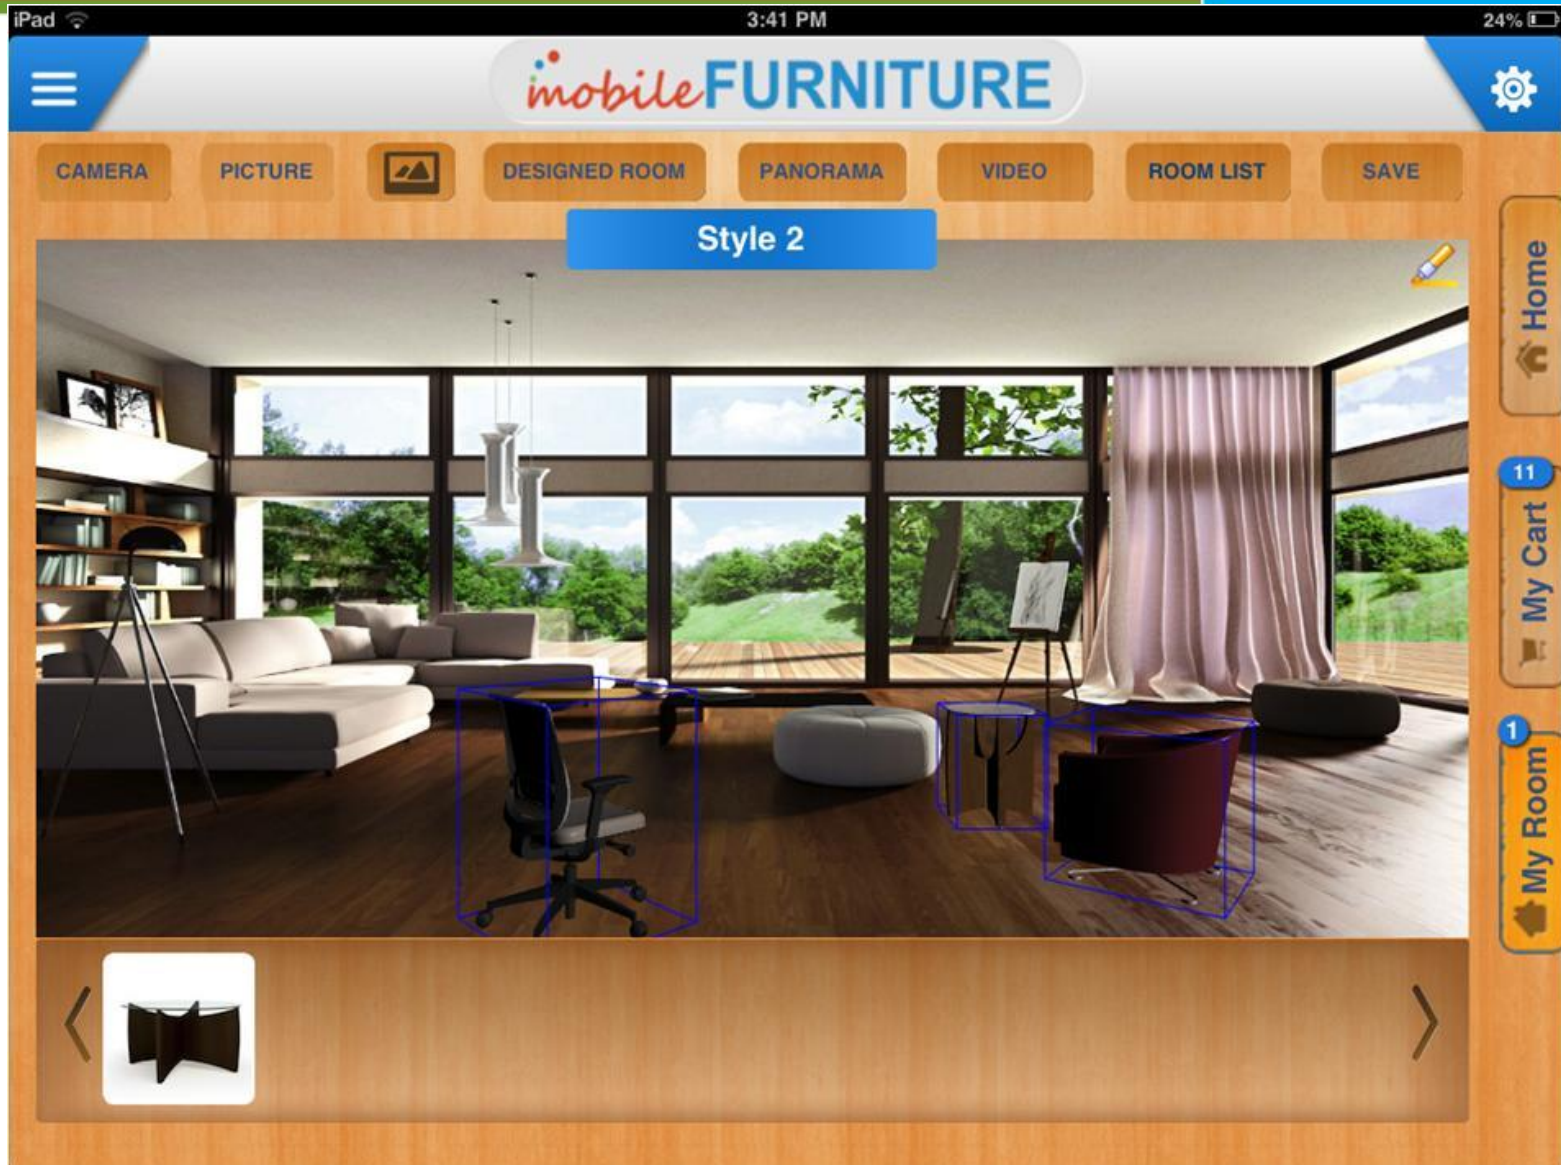

BACK SEAT PILLOW FRAME

Customize Catalogue

5

Screenshots: *sofa*DESIGNER

The screenshot displays the 'sofaDESIGNER' app interface on an iPad. At the top, the status bar shows 'iPad', signal strength, '4:09 PM', and 'Not Charging'. The app header includes a 'Catalogue' button, the 'mobile FURNITURE sofa maker' logo, and icons for folder, mail, save, and print. Below the header is a row of control buttons: '1 SOFA', '2 SOFAS', 'ENABLE GRID', 'DISABLE GRID', a rotation control, 'CHANGE ROOM', 'VIEW DETAIL', and 'COMPARE'. The main 3D view shows a red sofa with a patterned backrest in a room with a white grid floor. A brightness slider is set to 10. On the right, a 'Customize' sidebar has sections for 'BACK', 'SEAT', 'PILLOW', and 'FRAME', each with a color swatch. A 'Catalogue' button is also visible. At the bottom, four 'Add sofa' buttons with sofa icons are arranged horizontally.

Screenshots: *sofa*DESIGNER

Screenshots: *fabric*VIEWER

View fabric in high quality

Screenshots: *fabric*VIEWER

View fabric in high quality

Screenshots: *mobile*FURNITURE

Screenshots: *mobile*FURNITURE

Screenshots: *mobile*FURNITURE