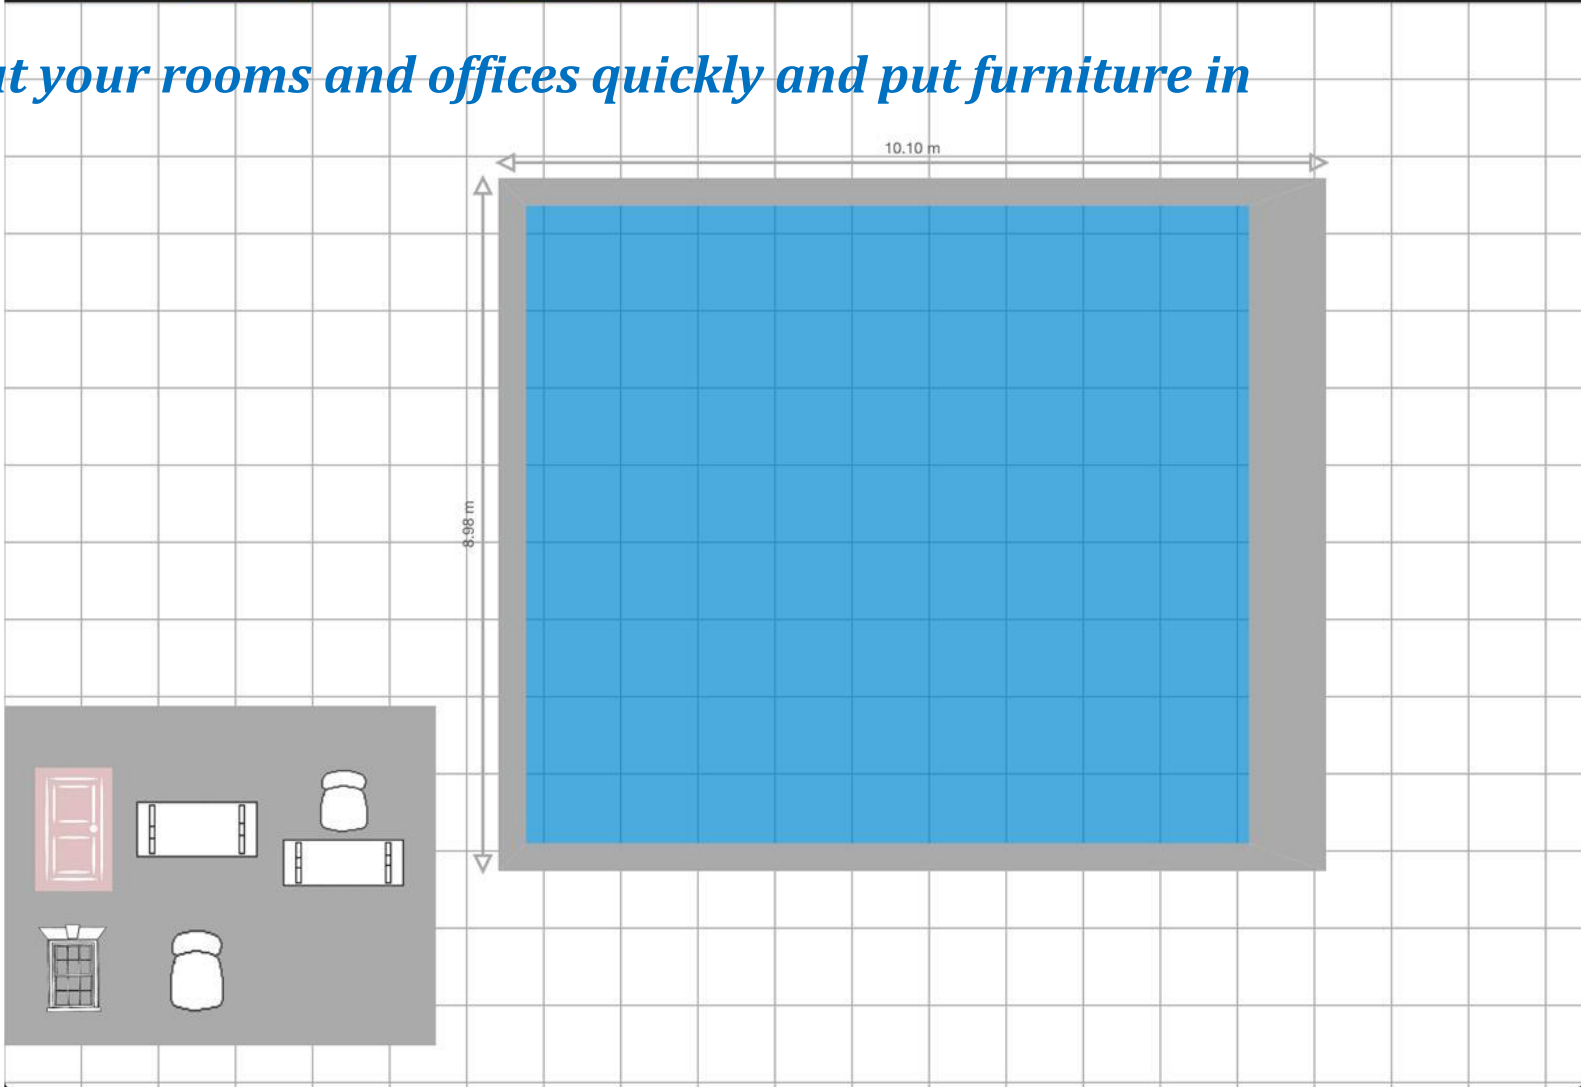

Layout your rooms and offices quickly and put furniture in