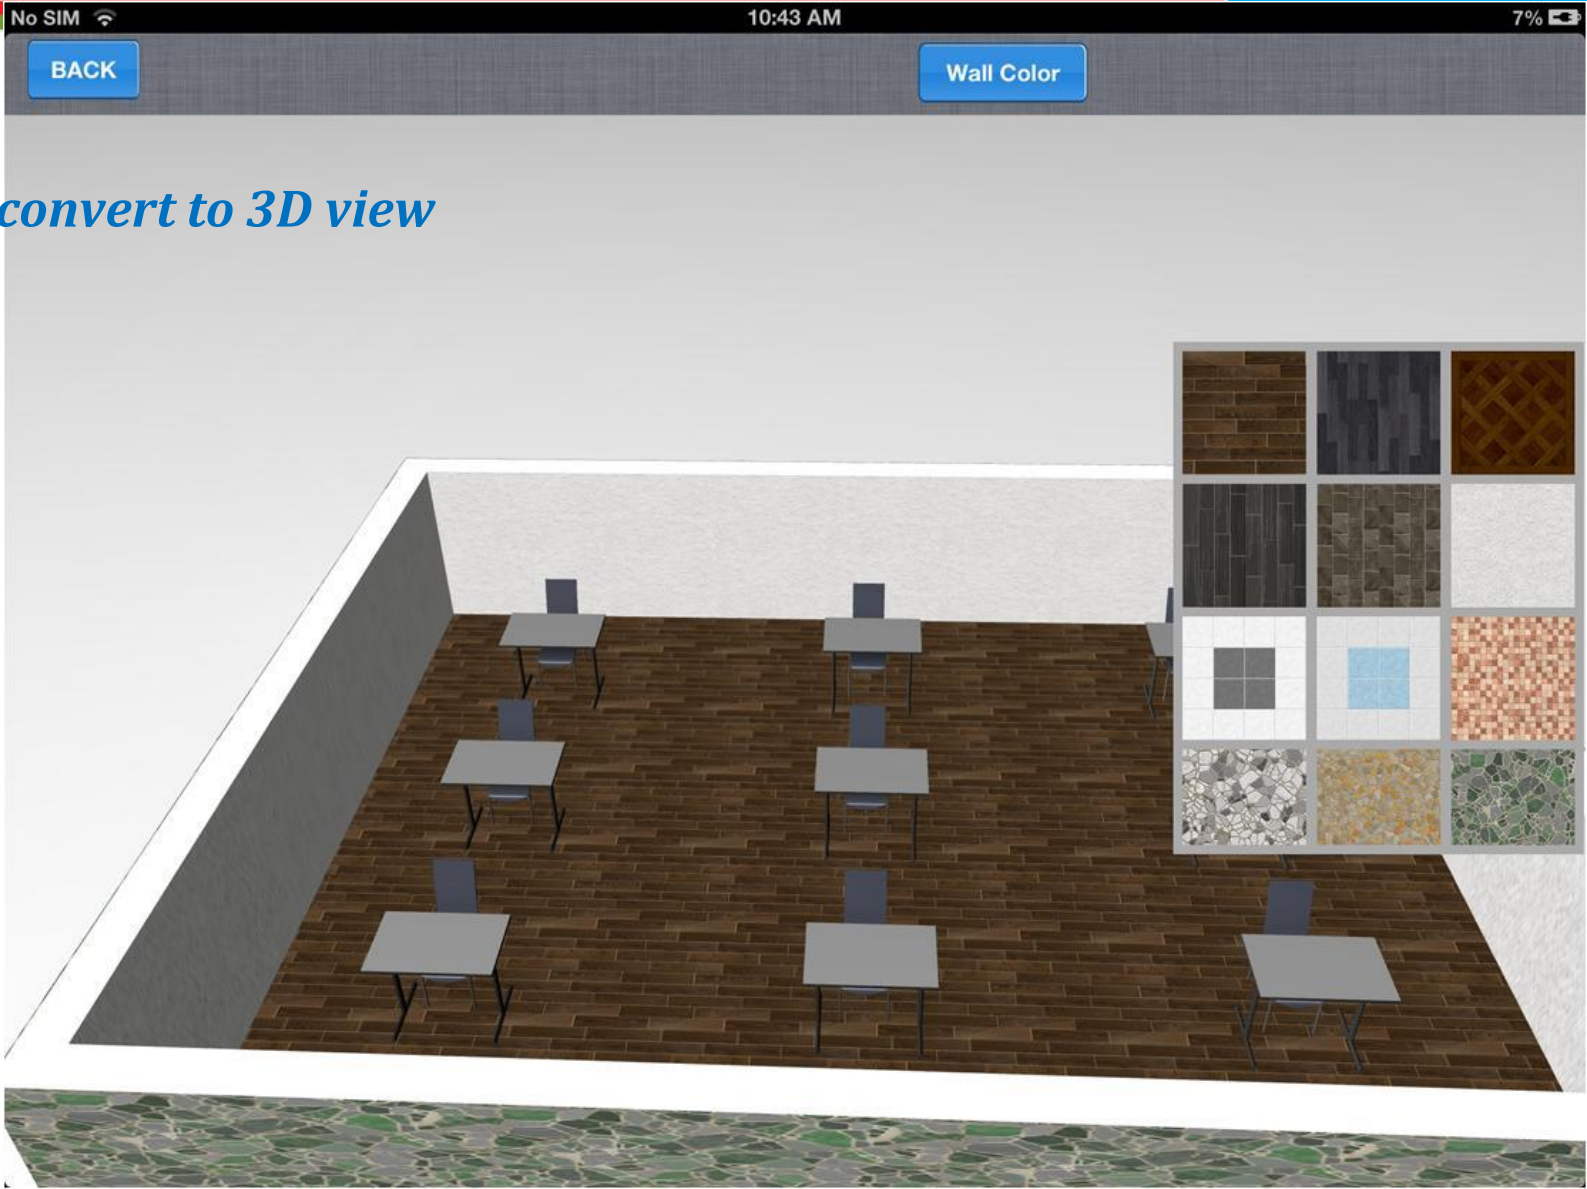

Home My Cart My Room

Other Products

- Alight Bench Otto... \$249.00 Add to cart
- Alight Coffee Table \$299.00 Add to cart
- Alight Rou... \$199.00 Add to cart

Layout your rooms and offices quickly and put furniture in

room3DBUILDER

Then convert to 3D view

✓ **MORE SALE by providing**

- Full view of the furniture (3D, zoom, rotate, compare, in the room)
- Fun and attractive product browsing
- Furniture customization

✓ **Effective communication with your customers, distributors and suppliers**