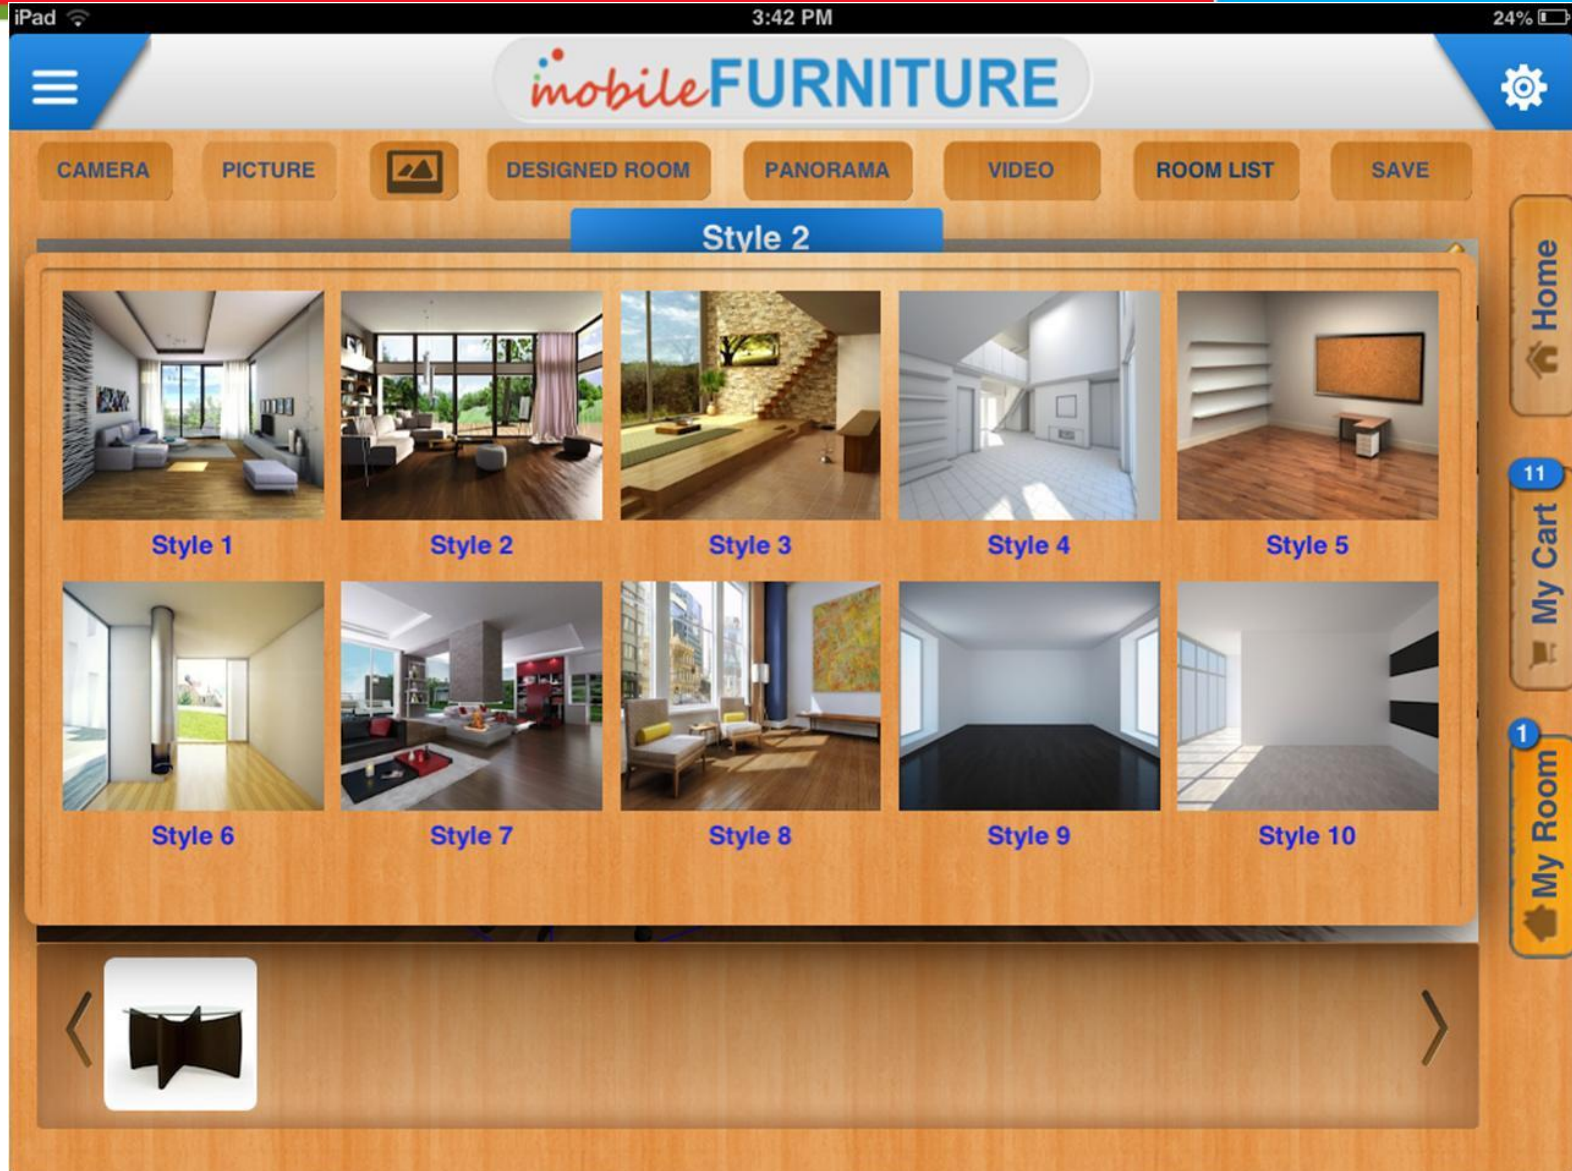

BACK SEAT PILLOW FRAME

Customize Catalogue

5

Screenshots: *sofa*DESIGNER

The screenshot displays the 'sofaDESIGNER' app interface on an iPad. At the top, the status bar shows 'iPad', signal strength, '4:09 PM', and 'Not Charging'. The app header includes a 'Catalogue' button, the 'mobile FURNITURE sofa maker' logo, and icons for folder, mail, save, and print. Below the header is a row of control buttons: '1 SOFA', '2 SOFAS', 'ENABLE GRID', 'DISABLE GRID', a rotation control, 'CHANGE ROOM', 'VIEW DETAIL', and 'COMPARE'. The main 3D view shows a red sofa with a patterned backrest in a room with a white grid floor. A brightness slider is set to 10. On the right, a 'Customize' sidebar has sections for 'BACK', 'SEAT', 'PILLOW', and 'FRAME', each with a color swatch. A 'Catalogue' button is also visible. At the bottom, four 'Add sofa' buttons with sofa icons are arranged horizontally.

Screenshots: *sofa*DESIGNER

Screenshots: *fabric*VIEWER

View fabric in high quality

Screenshots: *fabric*VIEWER

View fabric in high quality

Screenshots: *mobile*FURNITURE

Screenshots: *mobile*FURNITURE

Screenshots: *mobile*FURNITURE